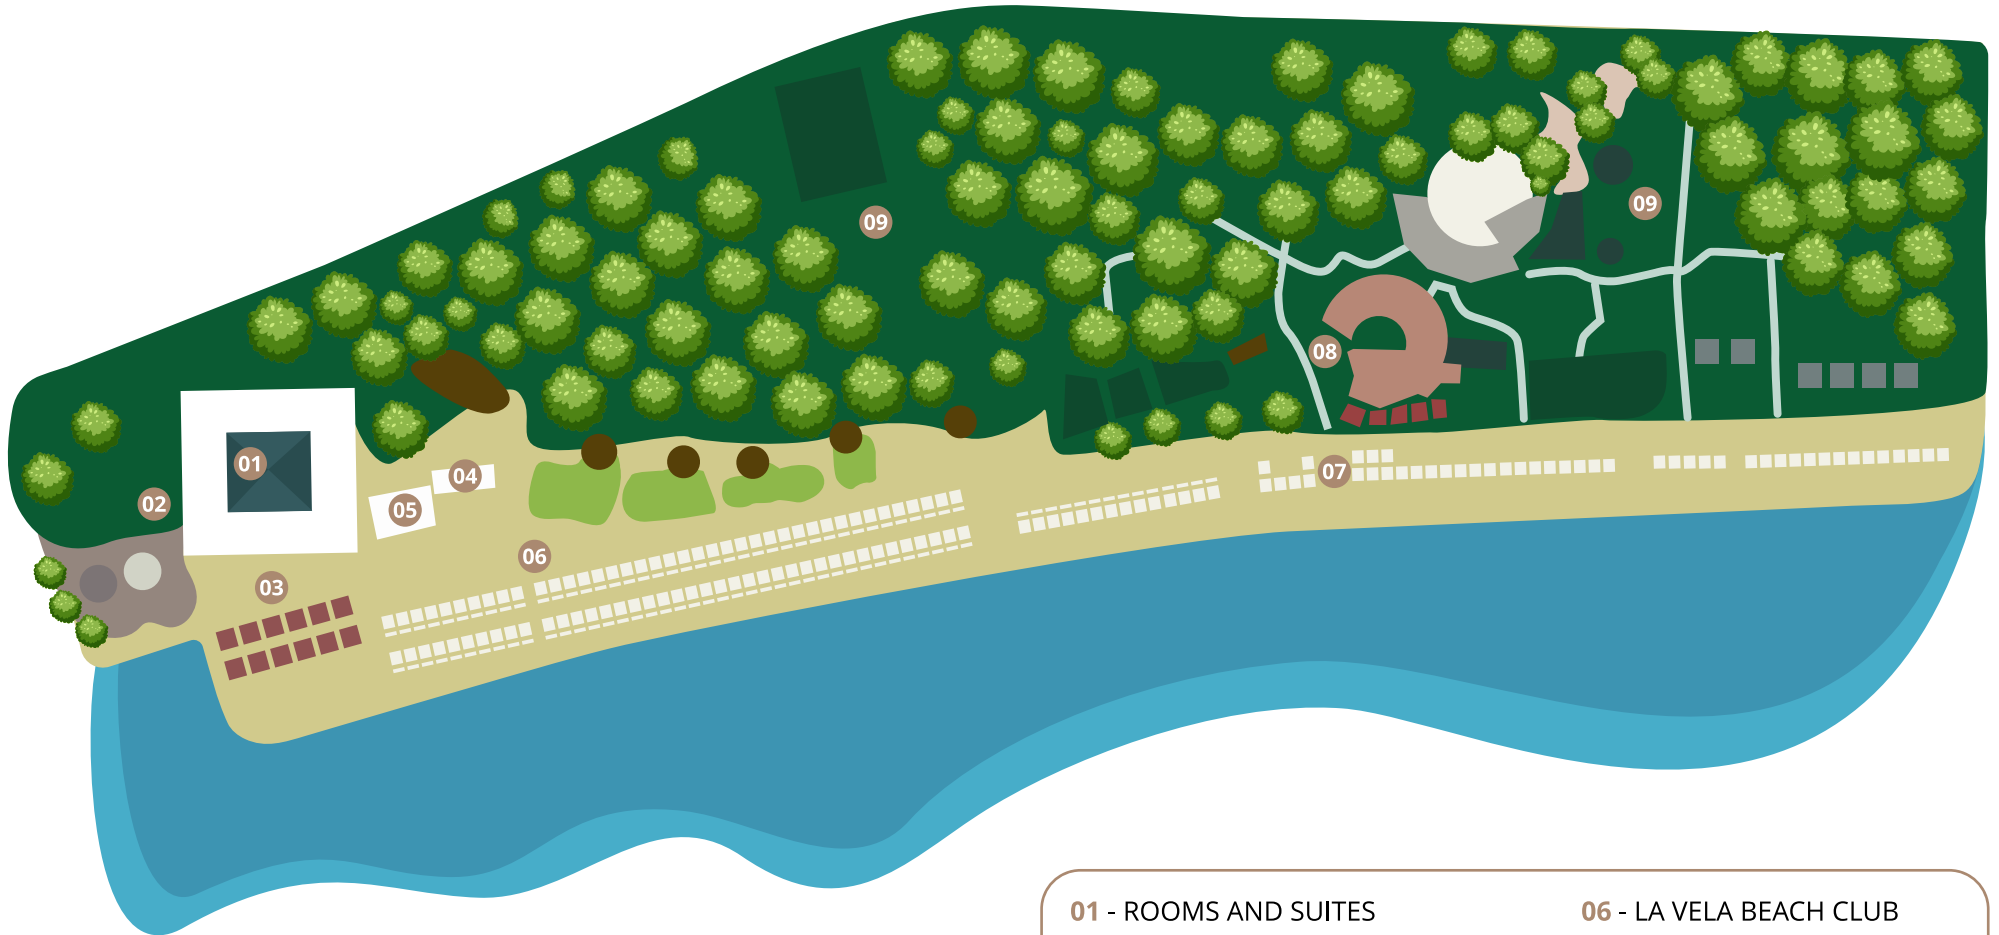

CALA BEACH RESORT

PUNTA ALA, TUSCANY

Resort Map

- 01 - ROOMS AND SUITES
- 02 - VISTAMARE RESTAURANT
- 03 - CABANAS PRIVATE BEACH
- 04 - LA VELA BAR AND RESTAURANT
- 05 - LA VELA SPA & FITNESS
- 06 - LA VELA BEACH CLUB
- 07 - ALLELUJA BEACH
- 08 - LA SPIAGGIA RESTAURANT
- 09 - RELAX AREAS